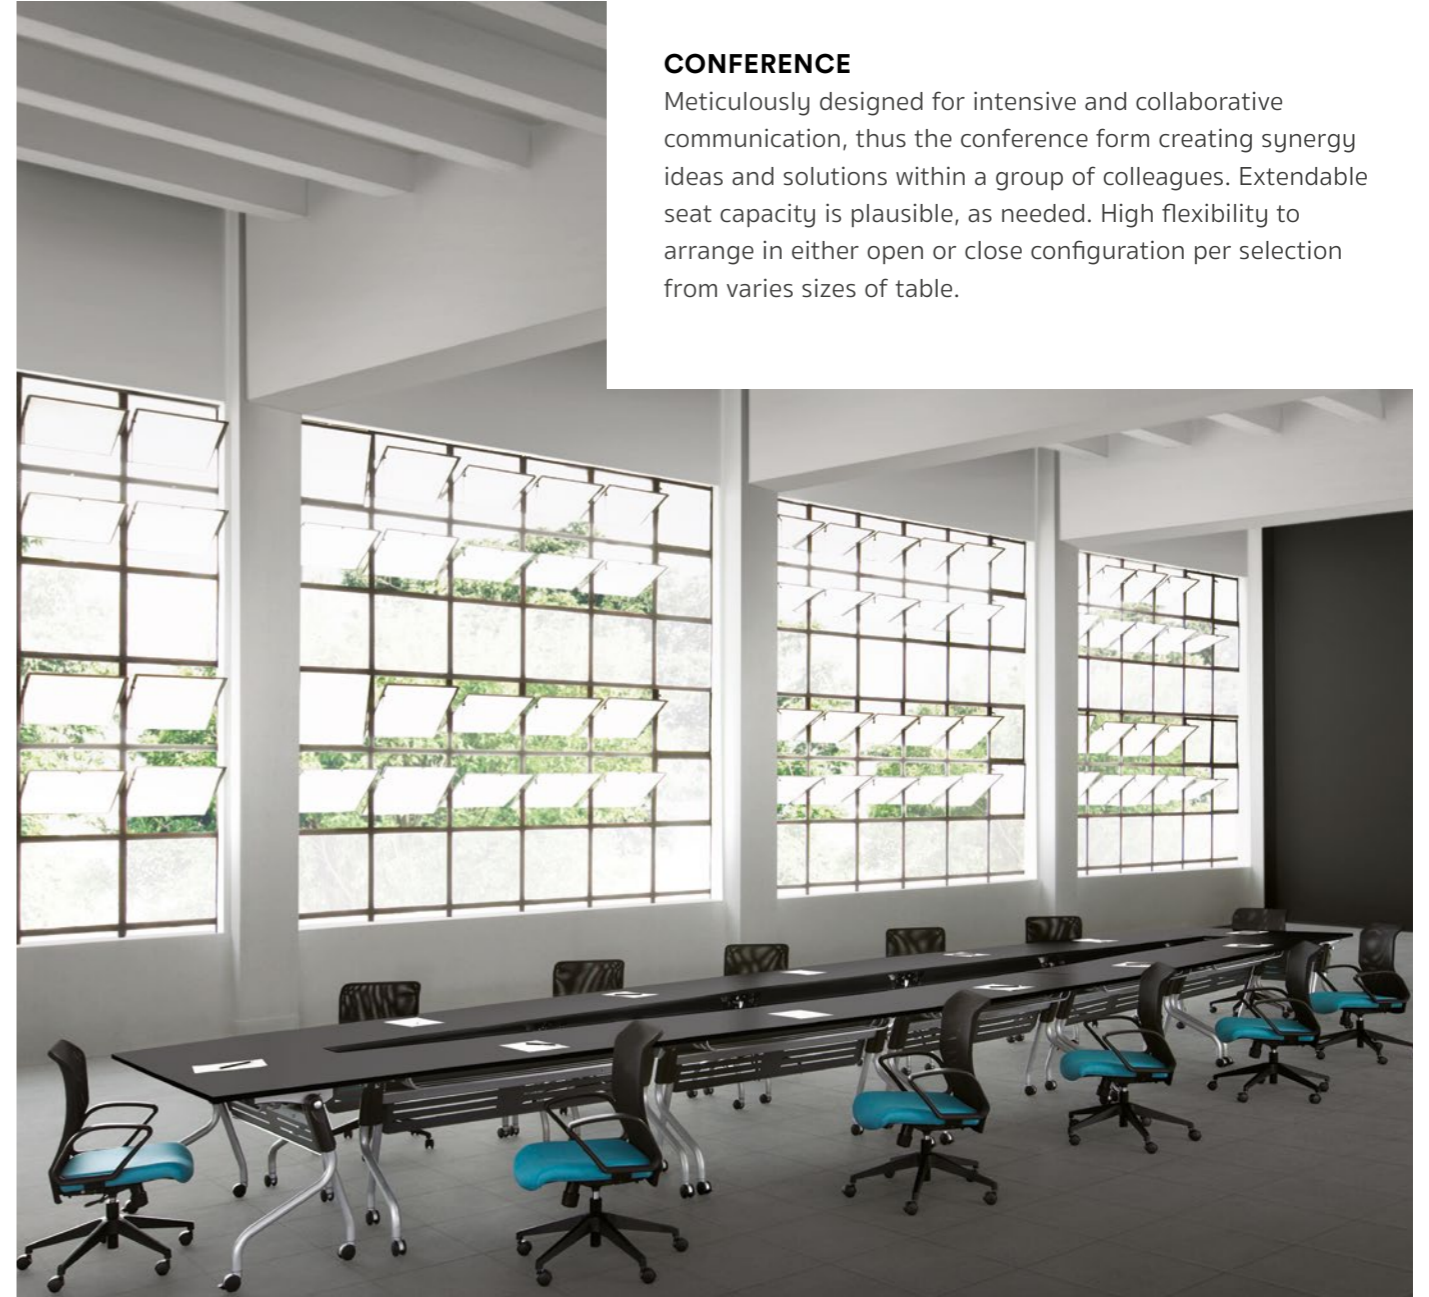

CONFERENCE

Meticulously designed for intensive and collaborative communication, thus the conference form creating synergy ideas and solutions within a group of colleagues. Extendable seat capacity is plausible, as needed. High flexibility to arrange in either open or close configuration per selection from varies sizes of table.