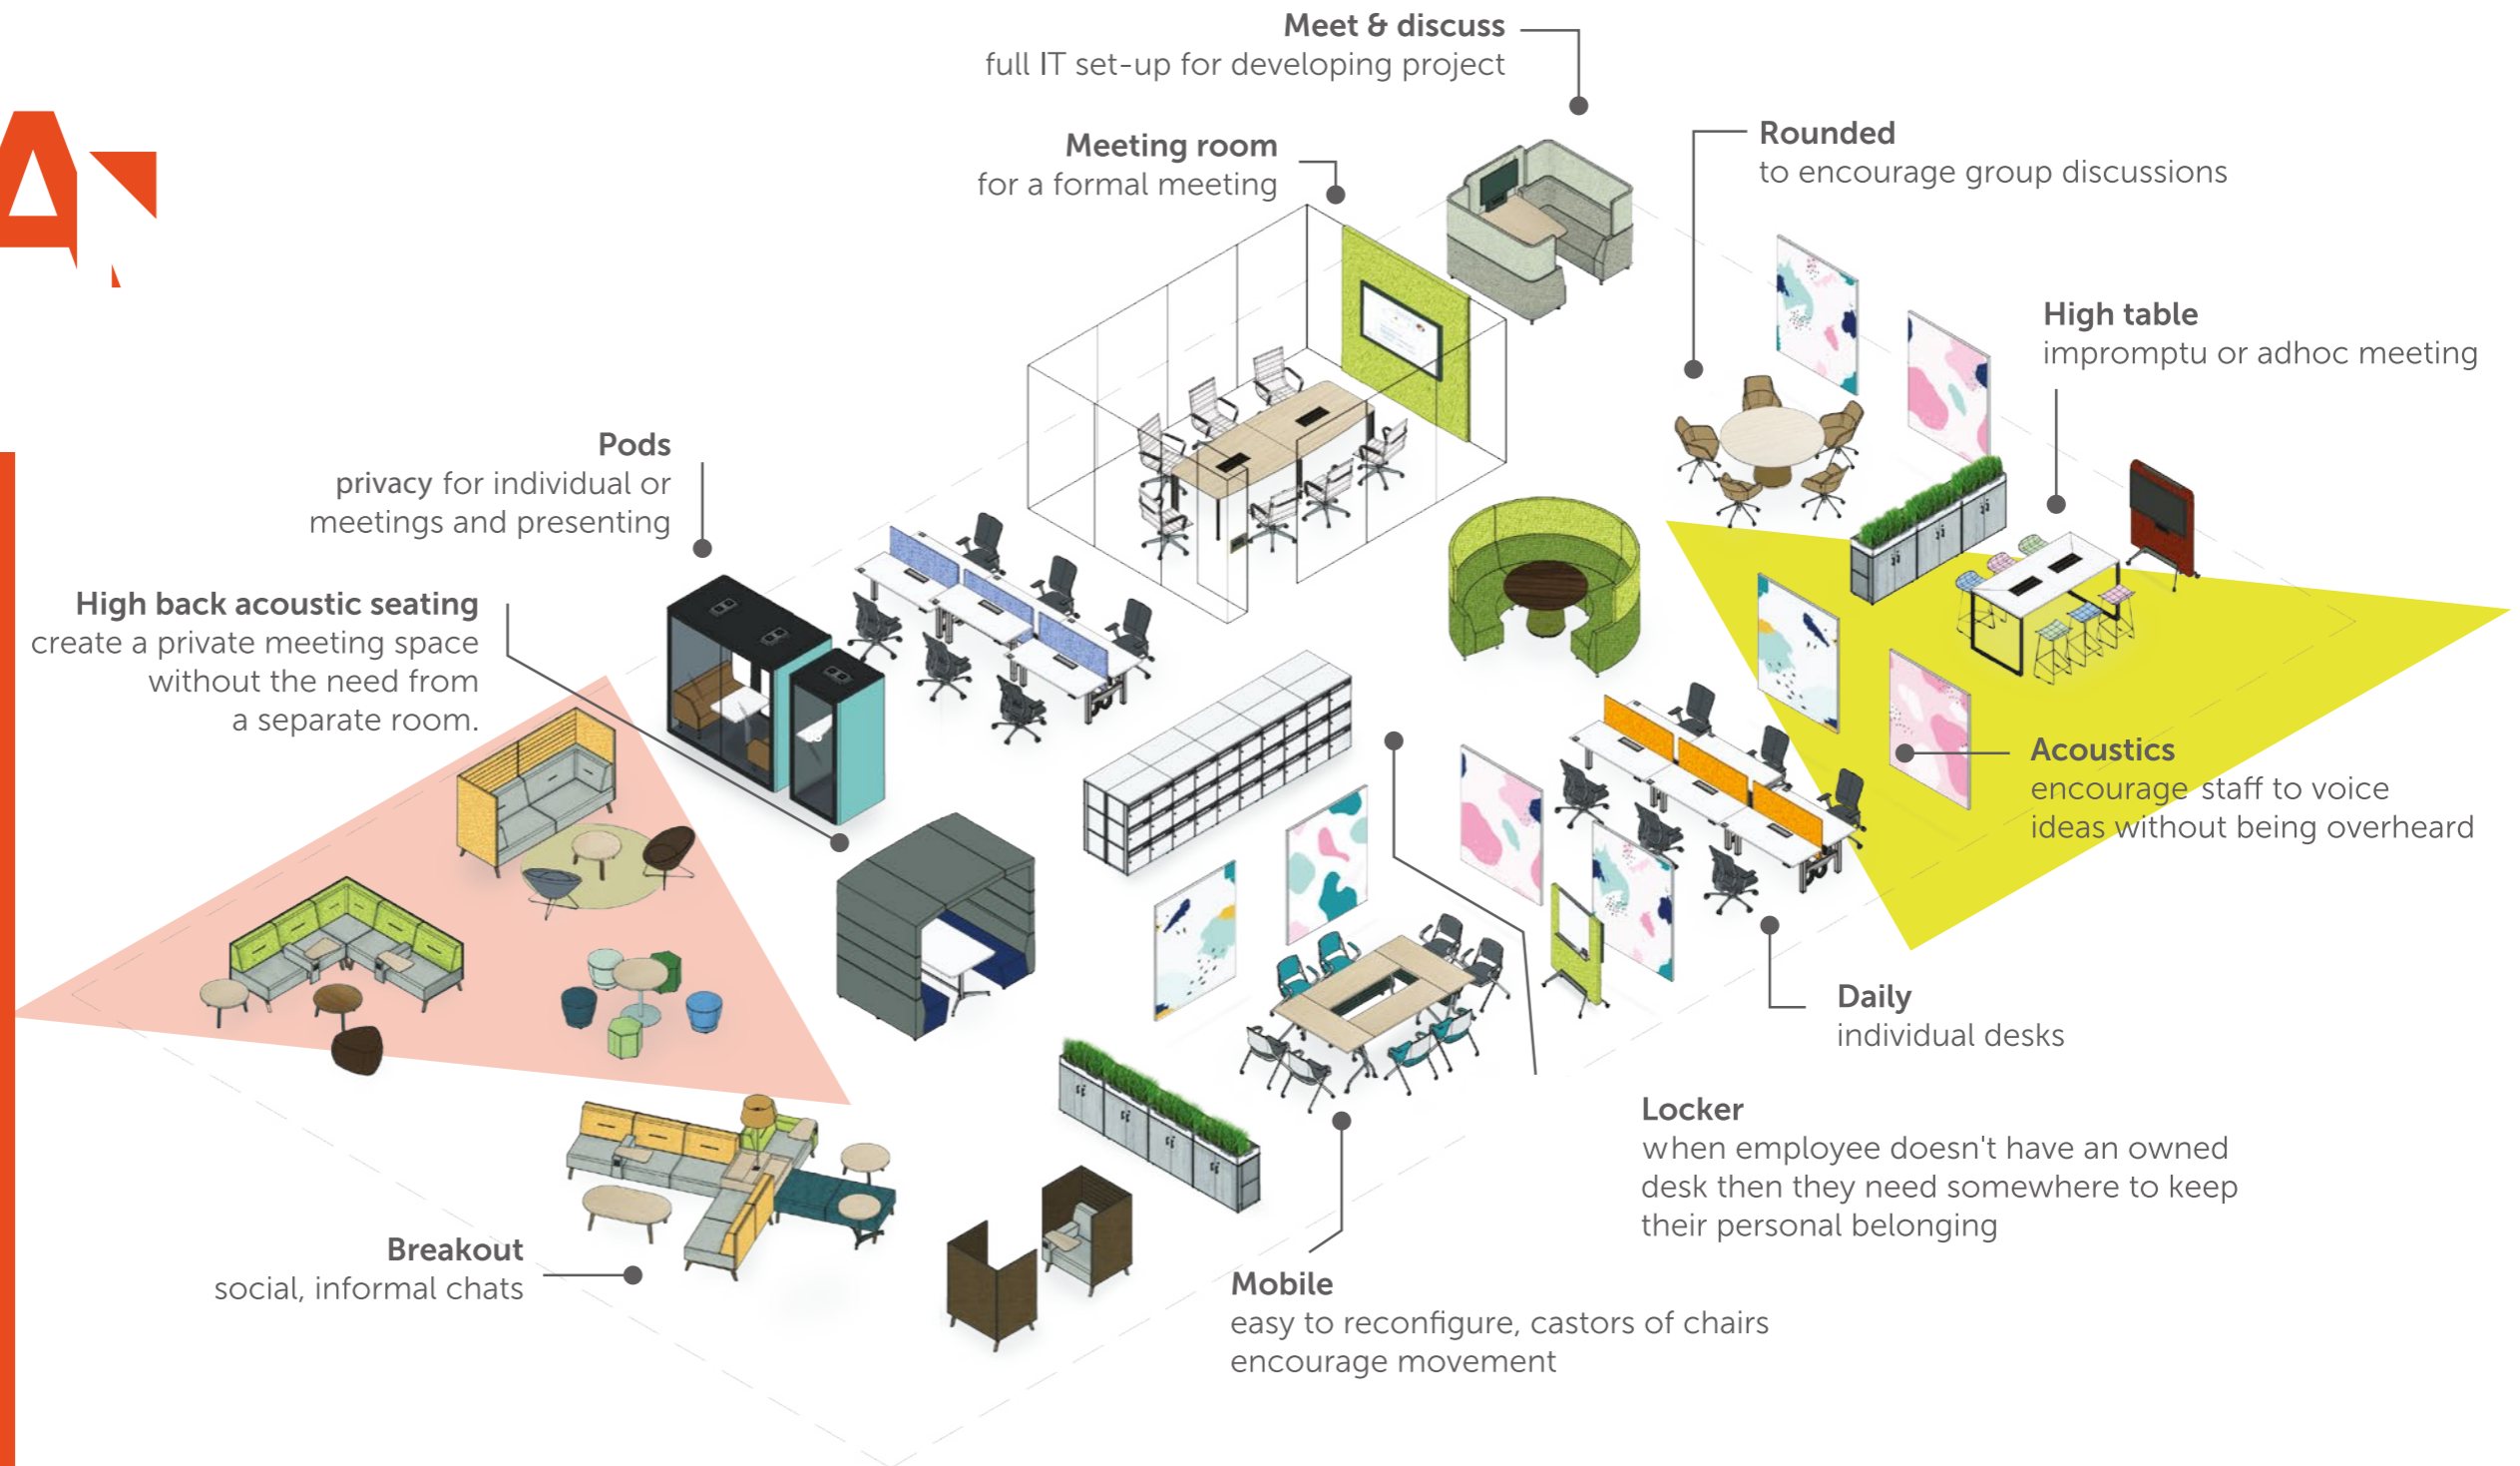

A smart Office refers to the use of connected technologies to support modern workspace in order to engage employees with their work environment.

THE IDEA

OF A NEW OFFICE

A GUIDE TO CREATE INSPIRING WORKSPACE

CREATE SMART WORKSPACE THAT SEAMLESS INTEGRATION OF EMPLOYEE, WORKSPACE AND TECHNOLOGY TO ENSURE SPACE OPERATE EFFICIENTLY

COLLABORATIVE

WORKING TABLES

SIDE & OCCASIONAL

TRAINING

CONFERENCE

“ TABLES & COLLABORATION ”

Meeting space that harness team synergy and serendipity to drive creativity and innovation.

Flow

Collaborative Tables

Everyday working life, Workplaces need adaptable work environments that offer variety and choice. The modern office has evolved into a place of collaborative and social environments to better foster inspiration, happiness, and productivity from workers.

FLOW
High table

W2000 D1050 H 1000

Flow dual

Collaborative Tables

FLOW, dual table, a double-layer is designed to shape space and support innovation for community space. FLOW lets people easily shift between sitting to standing, and promote collaboration and creativity.