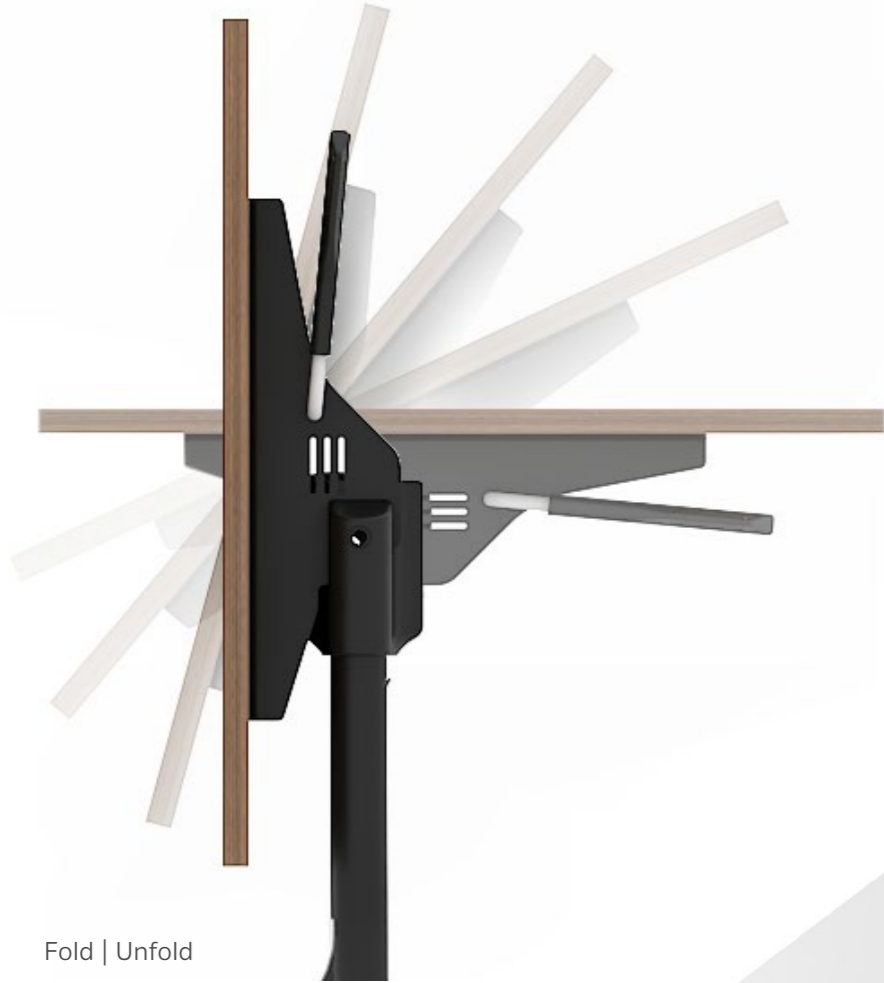

Fold | Unfold