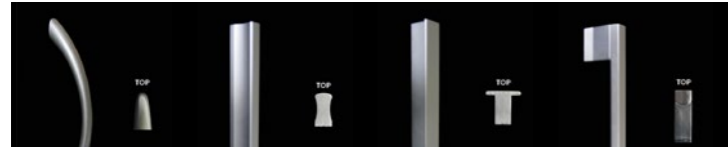

Sak : Classic Chair Only

CN9701 CN9702 CN9703

Bamboo : Classic Chair Only

CN8701 CN8702 CN8703

EDGE-BANDING

Noce nagaro Cherry capucino Oak 69A Shimo ash

Avinion Storm black Charcoal Gracier Ice white

HANDLE