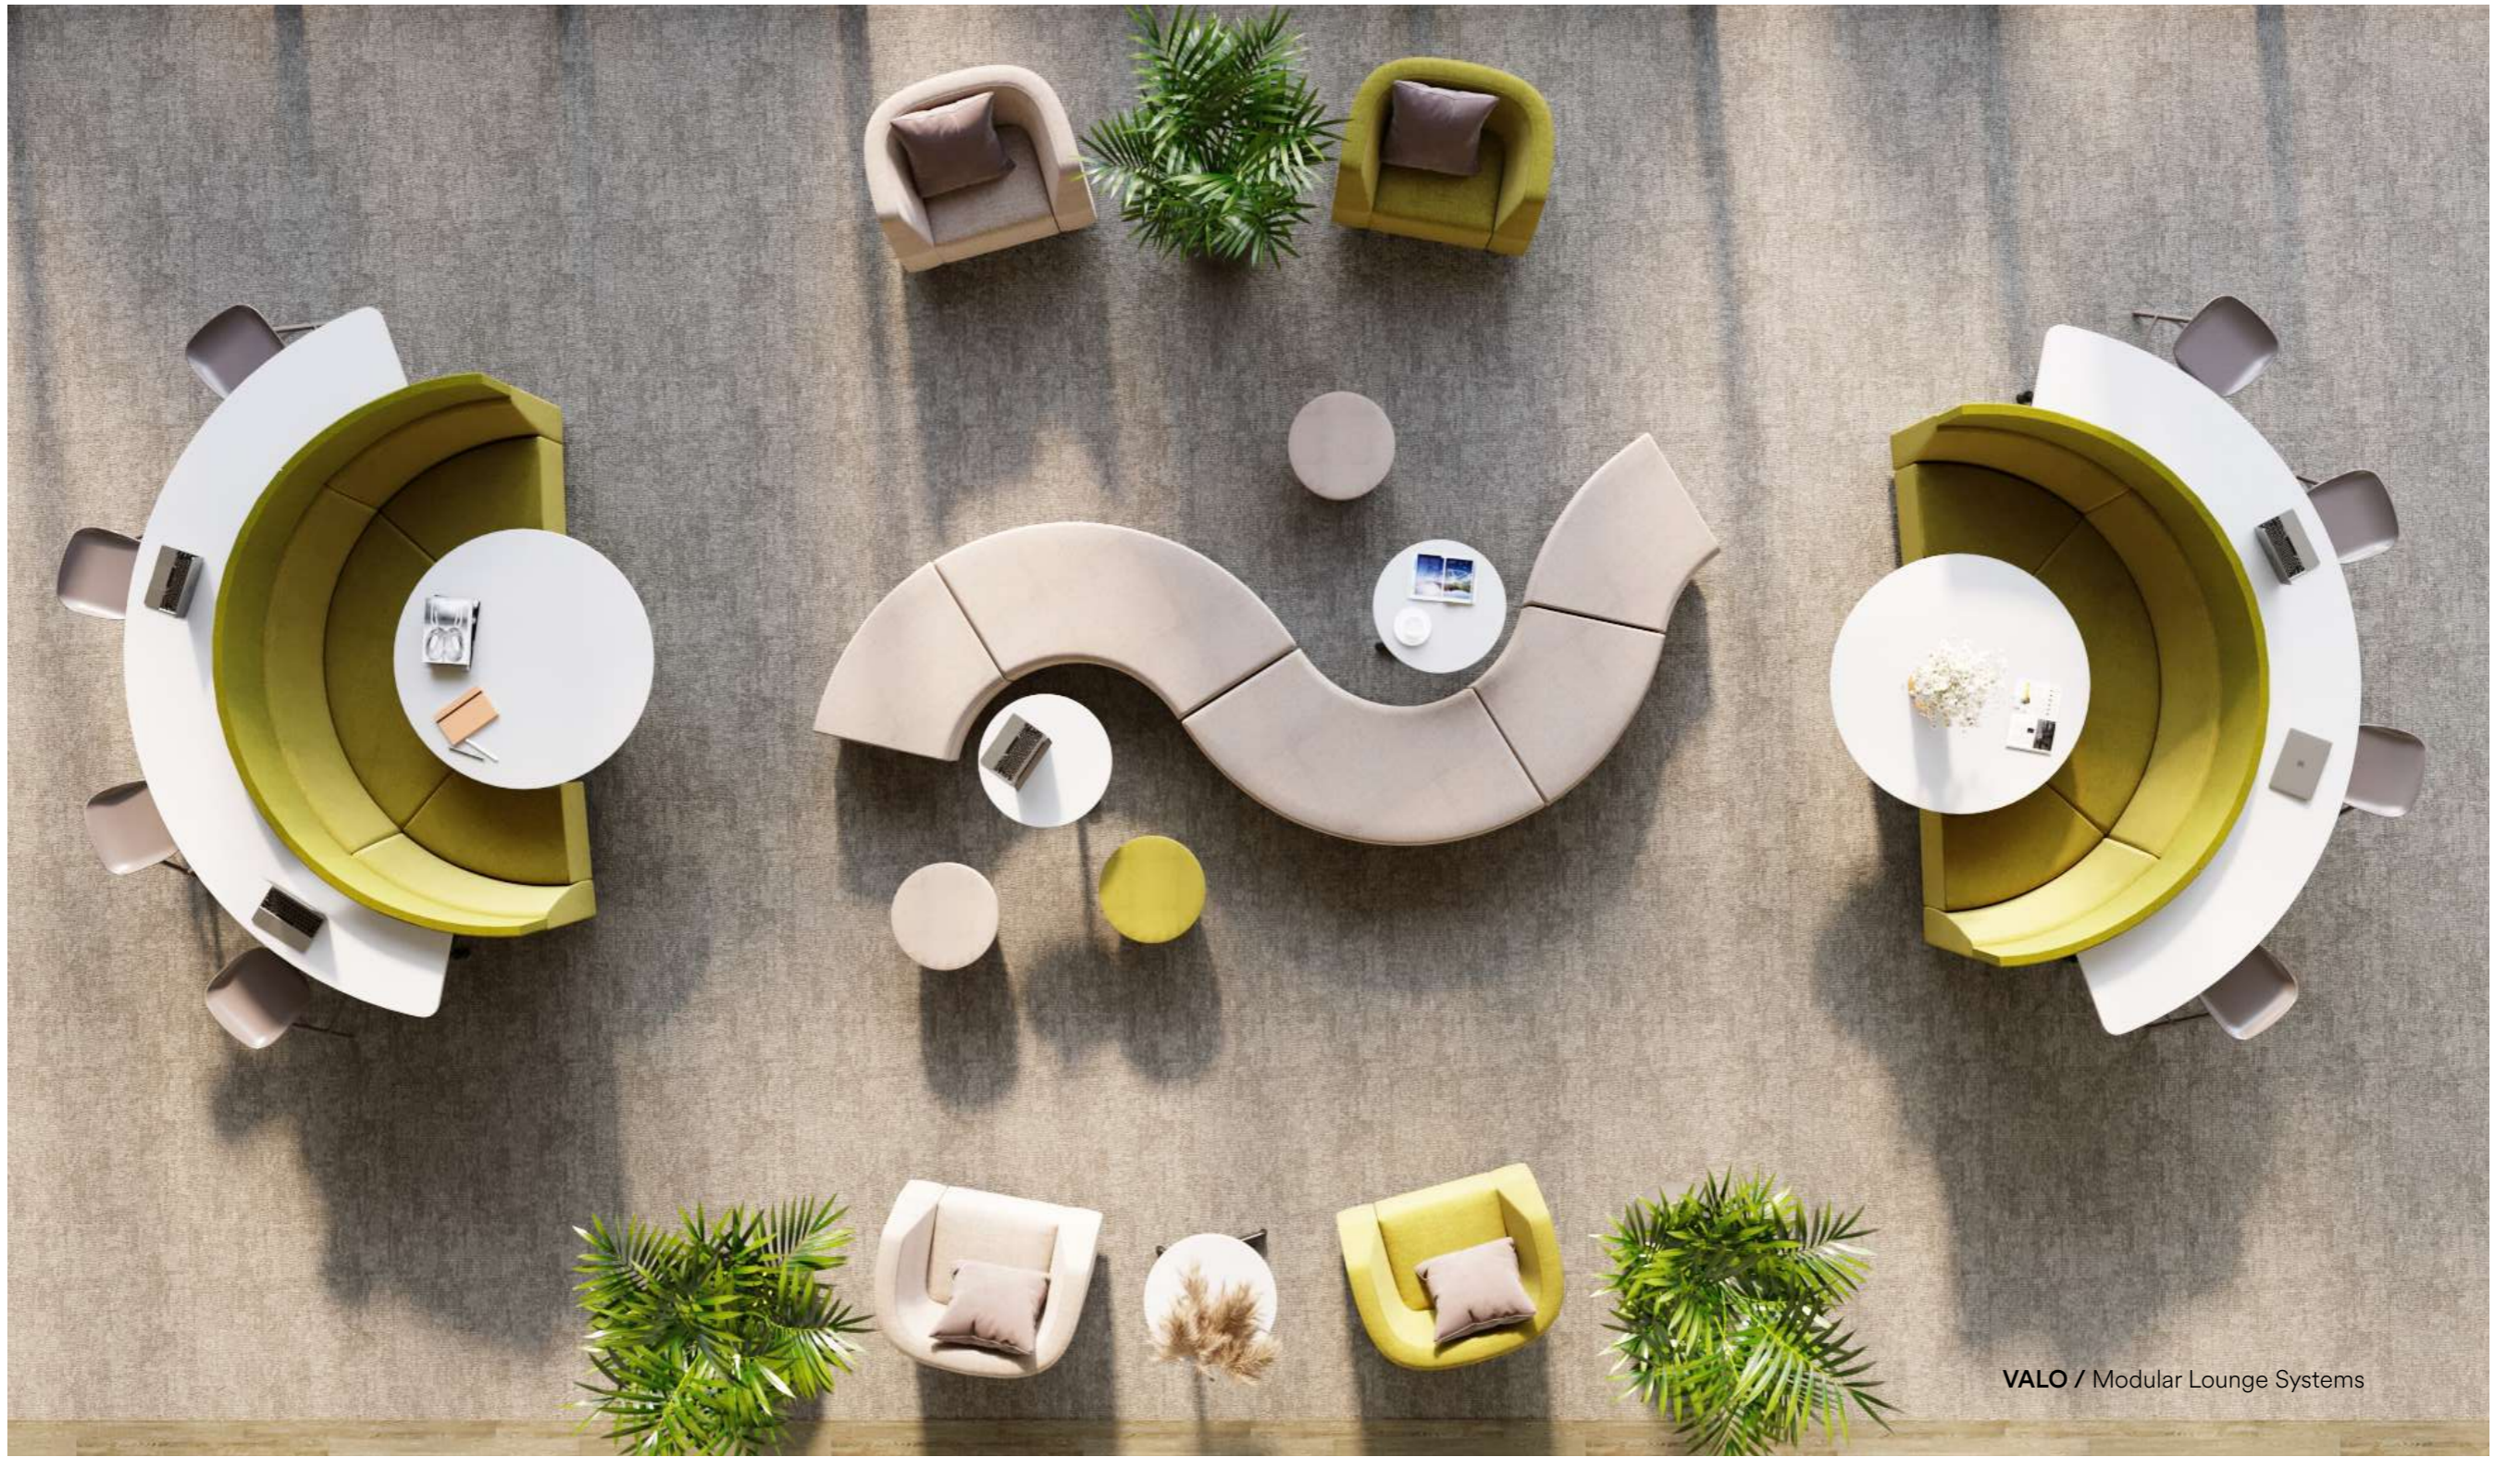

D

DEVA

VALO / Modular Lounge Systems

VALO / Modular Lounge Systems

About A Lounge Sofa

HAF family ranges from a contemporary one-seater sofa to a suite of pieces that can be configured successfully in both confined spaces and vast atriums.