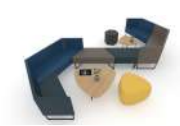

Stools

Modular Lounge Systems

*Further details please refer to product sheet

MIRA