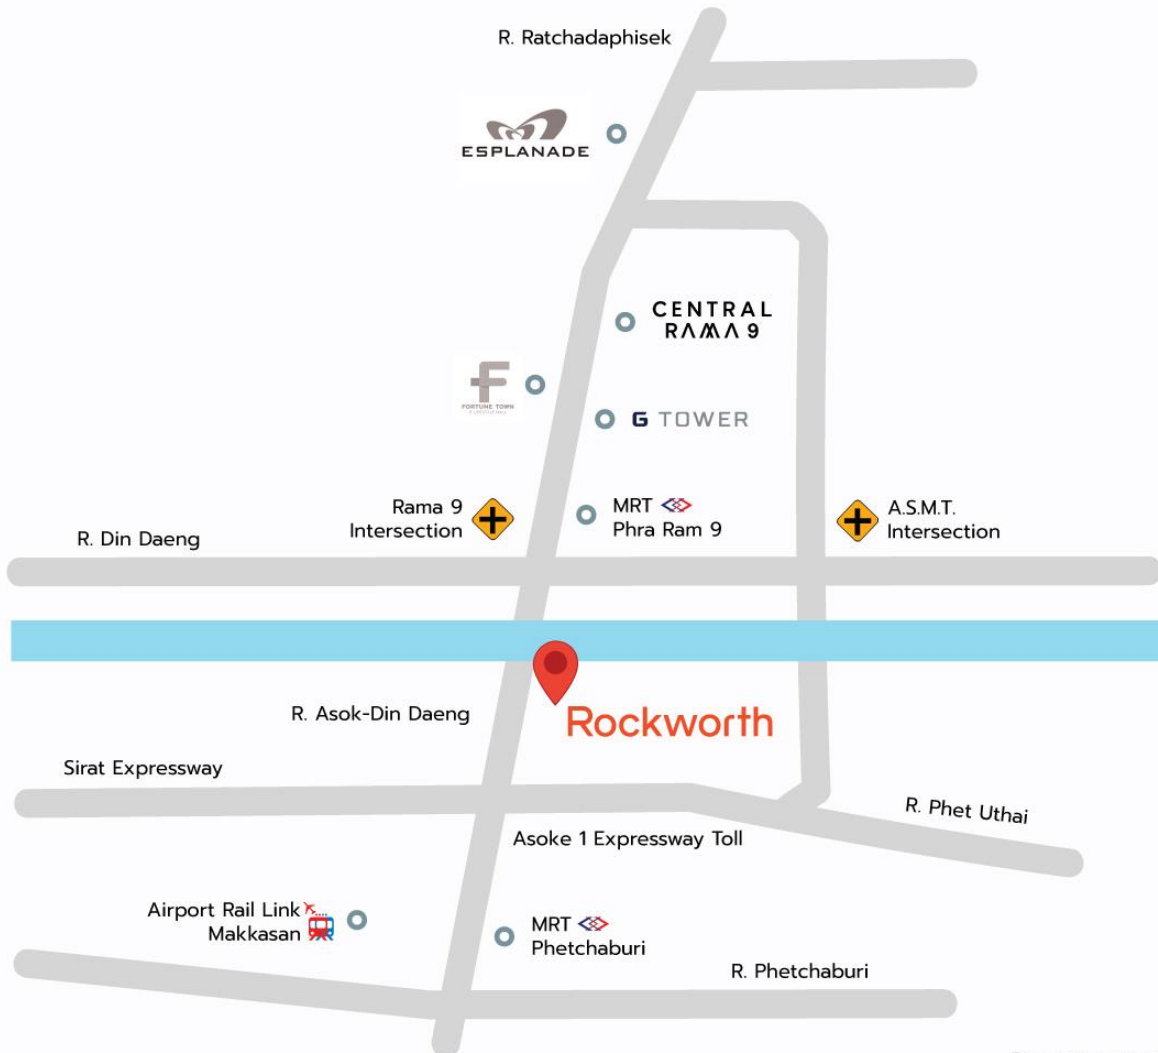

(Translation)

Map of the meeting location

Rockworth Public Company Limited
Thailand Headquarters : 294-300 Asoke-Dindaeng Rd.,
Bangkapi, Huaykwang, Bangkok 10310

Rockworth

โทร: 02-123-8888
อีเมล: sales@rockworth.com