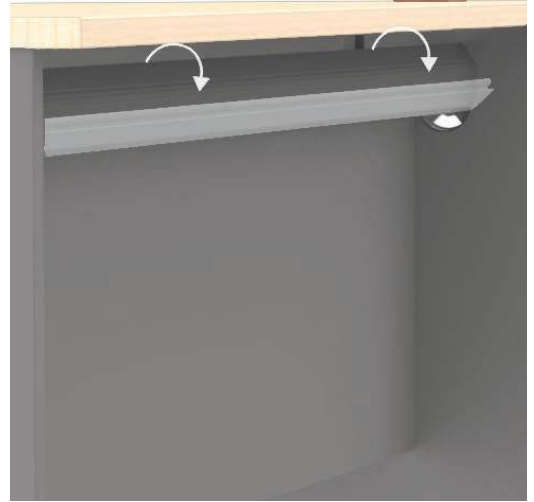

Configurations

Individual Modular Alongside

Individual
freestanding unit

90° Modular
cluster

Private and full-function set
allows maximizing work
efficiency; customizing to fit
all your requirements.

Line up alongside reception

Features

Intelligent split-wiring raceway

Intelligent raceway for 600mm. depth top, with split channel for electrical wires and communication cables, helps in reducing scramble of signals- installed behind the modesty.

Extension unit

Extra-space for small meeting or additional space for keeping belongings. Available in two forms, for using with single desk or double-desk.

Suspended pedestal

Suspended pedestal options are given - 2 or 3 drawers on left or right are selectable for 750 and 800mm. depth tops. Double suspended pedestals can be ordered for 1600 and 1800mm. width tops only.